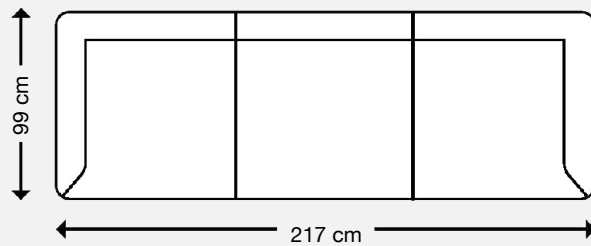

Features:

- Padded seats constructed from pocket springs topped with foam and fibre offer superb support and luxurious comfort.
- Power recliners for ease of use.
- Built in Bluetooth speakers controllable from your phone (2 and 3 seaters).
- Useful concealed storage drawer (2 and 3 seaters).
- Wireless phone charger (2 and 3 seaters).
- USBC and USBC fast charge ports in arms.
- Cup holders with both heater and cooler functions (2 seater).
- Drop down table (3 seater).

3 Seater (Drop down back)

2 Seater (Console)

Chair

Side View