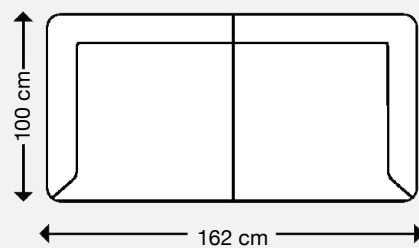

Back cushions are perfectly filled with cosy fibre to provide excellent lumbar and separate head support.

Available as either manual or power activated recliner function.

3 Seater

2 Seater

Chair

Side View