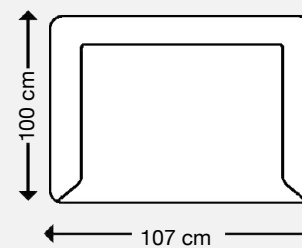

Back cushions are perfectly filled with cosy fibre to provide excellent lumbar and separate head support.

Available as either manual or power activated recliner function.

3 Seater

2 Seater

Chair

Side View